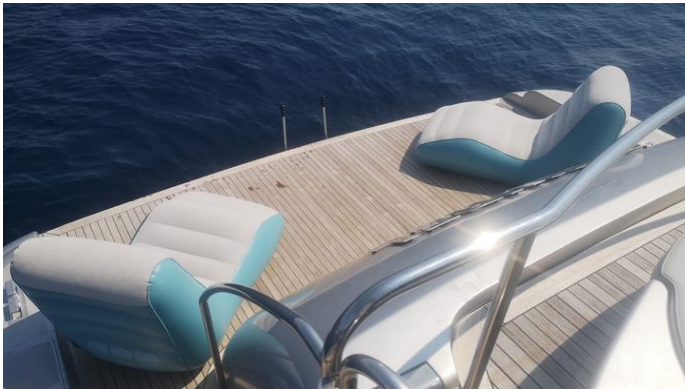

TAMUREL

Yacht Charter Details for 'Tamurel', the 23.72m Superyacht built by Alfamarine

SPECIFICATIONS

LENGTH
23.72m / 77'10

BEAM DRAFT
5.9m / 19'4 1.2m / 3'11

YEAR REFIT
2004

CRUISING SPEED
30 Knots

ACCOMMODATION

MORE PHOTOS, VIDEO OR INTERACTIVE DECK PLANS:

 [CLICK HERE](#)

TAMUREL YACHT CHARTER

Superyacht TAMUREL was built in 2004 by Alfamarine. She is a 23.72m / 77'10 Alfamarine 78 motor yacht with exterior design by . Tamurel offers accommodation for up to 7 guests in 3 cabins with additional room for her crew of 3. She features a variety of amenities to ensure comfortable charter vacations. She also carries an impressive collection of toys as listed below.

TAMUREL AMENITIES & TOYS

Wi-Fi

Swimming Platform

Sunpads

Air Conditioning

For a full up-to-date list of leisure facilities or amenities onboard Motor Yacht Tamurel please contact your Yacht Charter Broker prior to booking your vacation. If there is a particular water toy that you would like, but it is not listed, then it may be possible to rent this equipment for you.