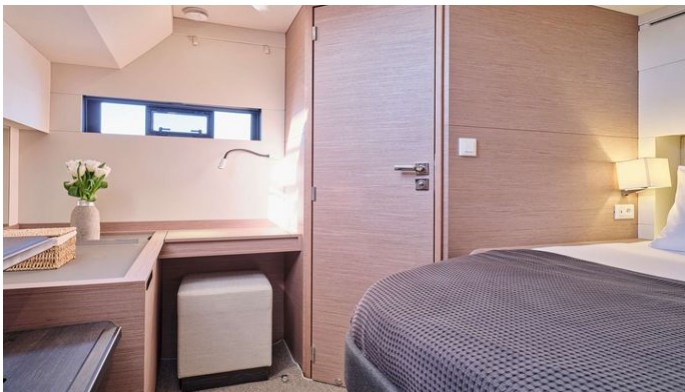

GUESTS CABINS CREW
4 3

CABIN CONFIGURATION
4 Double

CHARTER RATES

SUMMER
from
€34,000 / week + expenses

WINTER
from
€34,000 / week + expenses

Details correct as of 6 May, 2026

FOR MORE INFORMATION:

[CLICK HERE](#) 

or SCAN QR CODE

MORE PHOTOS, VIDEO OR INTERACTIVE DECK PLANS:

 [CLICK HERE](#)

ALENA YACHT CHARTER

Superyacht ALENA was built in 2023 by Fountaine Pajot. She is a 20.42m / 67' Power 67 motor yacht with exterior design by . Alena offers accommodation for up to 8 guests in 4 cabins with additional room for her crew of 3. She features a variety of amenities to ensure comfortable charter vacations. She also carries an impressive collection of toys as listed below.

ALENA AMENITIES & TOYS

Wi-Fi

Hydraulic Swim Platform

Sunpads

Deck Jacuzzi

Air Conditioning

BBQ

For a full up-to-date list of leisure facilities or amenities onboard Motor Yacht Alena please contact your Yacht Charter Broker prior to booking your vacation. If there is a particular water toy that you would like, but it is not listed, then it may be possible to rent this equipment for you.