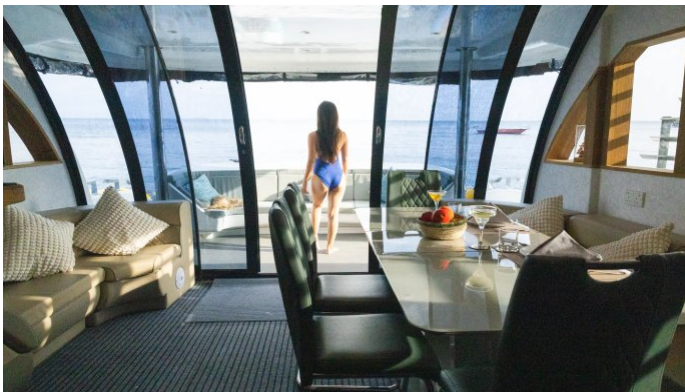

CRUISING SPEED
12 Knots

ACCOMMODATION

GUESTS	CABINS	CREW
10	5	6

CABIN CONFIGURATION

CHARTER RATES

SUMMER
from
\$42,000 / week + expenses

WINTER
from
\$42,000 / week + expenses

Details correct as of 6 May, 2026

FOR MORE INFORMATION:

[CLICK HERE](#) 

or SCAN QR CODE

MORE PHOTOS, VIDEO OR INTERACTIVE DECK PLANS:

 [CLICK HERE](#)

SOLARA YACHT CHARTER

Superyacht SOLARA was built in 2018 by Custom. She is a 23m / 75'6 motor yacht with exterior design by . Solara offers accommodation for up to 10 guests in 5 cabins with additional room for her crew of 6. She features a variety of amenities to ensure comfortable charter vacations. She also carries an impressive collection of toys as listed below.

SOLARA AMENITIES & TOYS

Sun Deck

At-Anchor Stabilizers

Air Conditioning

Satellite TV

For a full up-to-date list of leisure facilities or amenities onboard Motor Yacht Solara please contact your Yacht Charter Broker prior to booking your vacation. If there is a particular water toy that you would like, but it is not listed, then it may be possible to rent this equipment for you.