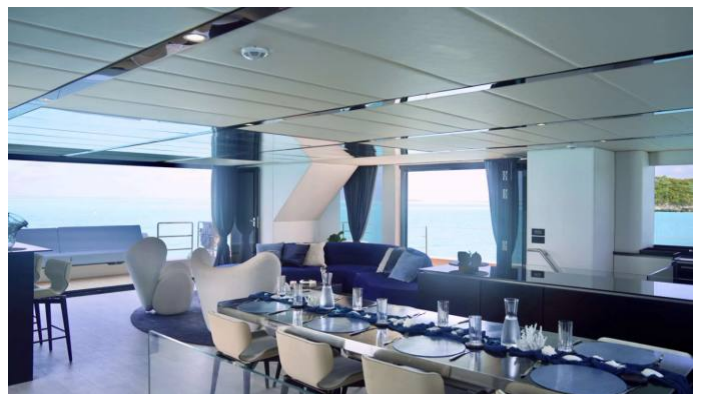

MORE PHOTOS, VIDEO OR INTERACTIVE DECK PLANS: