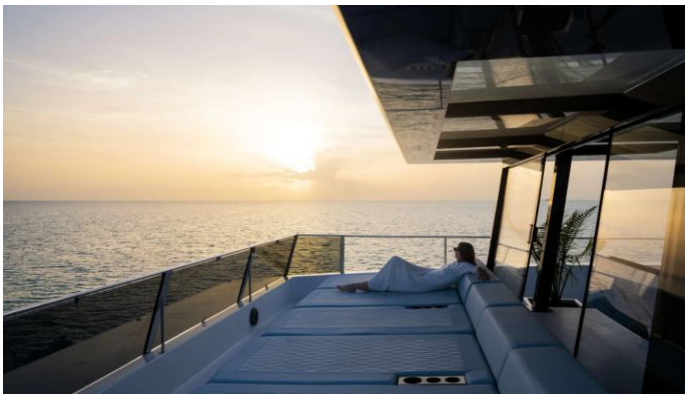

MORE PHOTOS, VIDEO OR INTERACTIVE DECK PLANS: