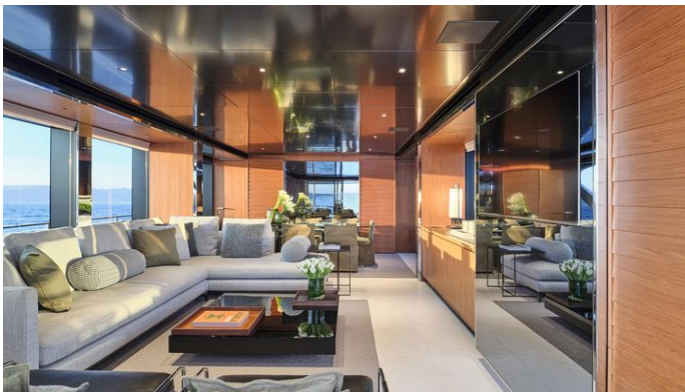

MORE PHOTOS, VIDEO OR INTERACTIVE DECK PLANS: