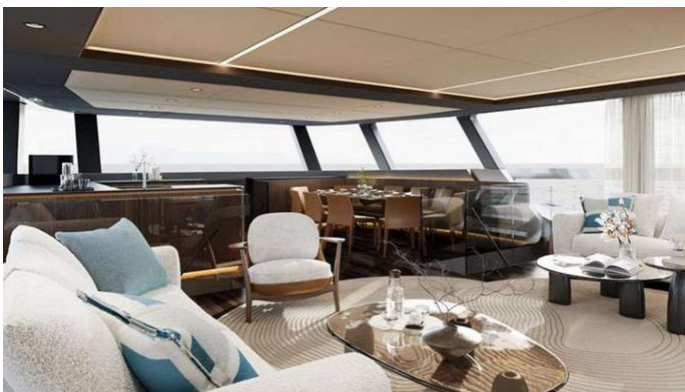

[CLICK HERE](#) 

or SCAN QR CODE

MORE PHOTOS, VIDEO OR INTERACTIVE DECK PLANS:

 [CLICK HERE](#)

MIIA YACHT CHARTER

Superyacht MIIA was built in 2026 by Sunreef Yachts. She is a 26.8m / 87'11 Ultima 88 motor yacht with exterior design by Sunreef Yachts . Miia offers accommodation for up to 10 guests in 5 cabins with additional room for her crew of 4. She features a variety of amenities to ensure comfortable charter vacations. She also carries an impressive collection of toys as listed below.

MIIA AMENITIES & TOYS

Exterior Bar

Sun Deck

Outdoor Shower

Wi-Fi

Hydraulic Swim Platform

Sunpads

Deck Jacuzzi

Air Conditioning

For a full up-to-date list of leisure facilities or amenities onboard Motor Yacht Miia please contact your Yacht Charter Broker prior to booking your vacation. If there is a particular water toy that you would like, but it is not listed, then it may be possible to rent this equipment for you.