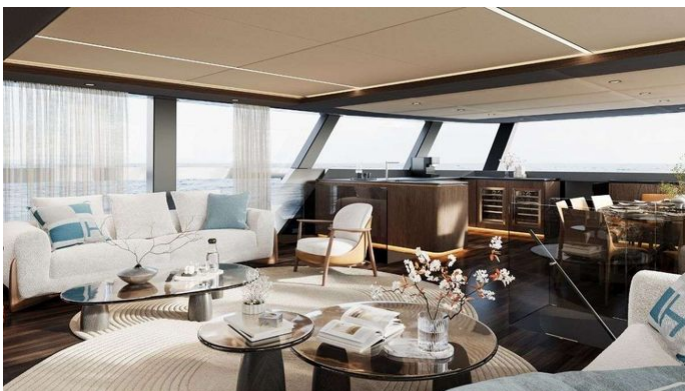

[CLICK HERE](#) 

or SCAN QR CODE

MORE PHOTOS, VIDEO OR INTERACTIVE DECK PLANS:

 [CLICK HERE](#)

MIIA YACHT CHARTER

Superyacht MIIA was built in 2026 by Sunreef Yachts. She is a 26.8m / 87'11 Ultima 88 motor yacht with exterior design by Sunreef Yachts . Miia offers accommodation for up to 10 guests in 5 cabins with additional room for her crew of 4. She features a variety of amenities to ensure comfortable charter vacations. She also carries an impressive collection of toys as listed below.

MIIA AMENITIES & TOYS

Exterior Bar

Sun Deck

Outdoor Shower

Wi-Fi

Hydraulic Swim Platform

Sunpads

Deck Jacuzzi

Air Conditioning

For a full up-to-date list of leisure facilities or amenities onboard Motor Yacht Miia please contact your Yacht Charter Broker prior to booking your vacation. If there is a particular water toy that you would like, but it is not listed, then it may be possible to rent this equipment for you.