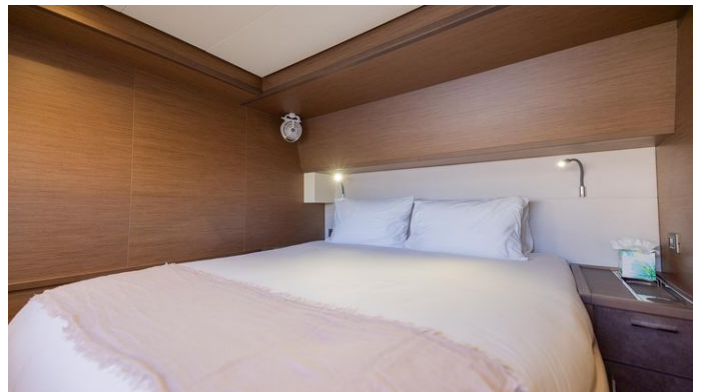

MORE PHOTOS, VIDEO OR INTERACTIVE DECK PLANS: