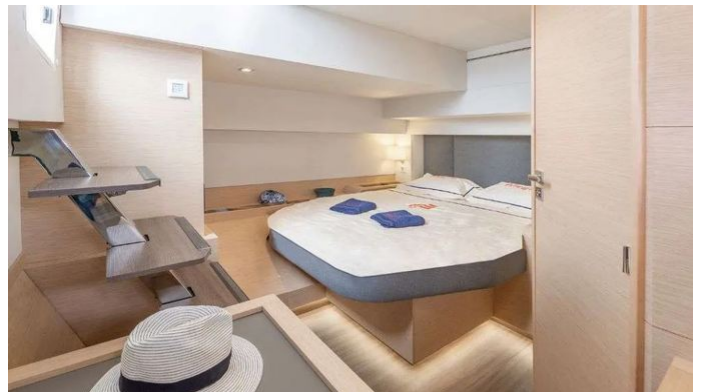

ACCOMMODATION

GUESTS	CABINS	CREW
8	4	4

CABIN CONFIGURATION
1 Master 2 Double
1 Twin

CHARTER RATES

SUMMER
from
€35,500 / week + expenses

Details correct as of 16 Nov, 2024

FOR MORE INFORMATION:

[CLICK HERE](#) 

or SCAN QR CODE

MORE PHOTOS, VIDEO OR INTERACTIVE DECK PLANS:

[CLICK HERE](#)

STEPHANIE YACHT CHARTER

Superyacht STEPHANIE was built in 2022 by Fountaine Pajot. She is a 20.36m / 66'10 Alegria 67 sail yacht with exterior design by . Stephanie offers accommodation for up to 8 guests in 4 cabins with additional room for her crew of 4. She features a variety of amenities to ensure comfortable charter vacations. She also carries an impressive collection of toys as listed below.

STEPHANIE AMENITIES & TOYS

Wi-Fi

Sunpads

Deck Jacuzzi

Air Conditioning

For a full up-to-date list of leisure facilities or amenities onboard Sail Yacht Stephanie please contact your Yacht Charter Broker prior to booking your vacation. If there is a particular water toy that you would like, but it is not listed, then it may be possible to rent this equipment for you.