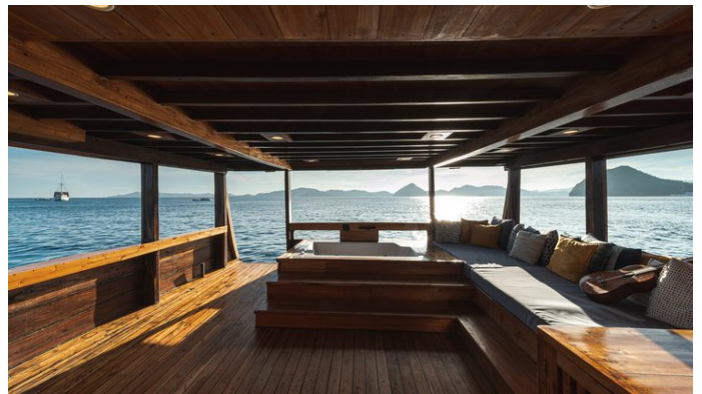

[CLICK HERE](#) 

or SCAN QR CODE

MORE PHOTOS, VIDEO OR INTERACTIVE DECK PLANS:

[CLICK HERE](#)

AUGUSTINE PHINISI YACHT CHARTER

Superyacht AUGUSTINE PHINISI was built in 2020 by Tanahberu. She is a 31.72m / 104'1 sail yacht with exterior design by . Augustine Phinisi offers accommodation for up to 15 guests in 4 cabins with additional room for her crew of 9. She features a variety of amenities to ensure comfortable charter vacations. She also carries an impressive collection of toys as listed below.

AUGUSTINE PHINISI AMENITIES & TOYS

Convertible Cinema

Deck Jacuzzi

Air Conditioning

Karaoke

For a full up-to-date list of leisure facilities or amenities onboard Sail Yacht Augustine Phinisi please contact your Yacht Charter Broker prior to booking your vacation. If there is a particular water toy that you would like, but it is not listed, then it may be possible to rent this equipment for you.