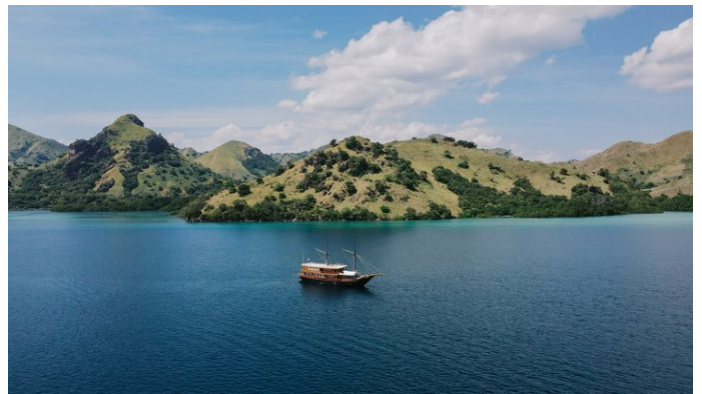

AUGUSTINE PHINISI

Yacht Charter Details for 'Augustine Phinisi', the 31.72m Superyacht built by Tanahberu

SPECIFICATIONS

LENGTH
31.72m / 104'1

BEAM DRAFT
5.96m / 19'7 2m / 6'7

YEAR REFIT
2020

CRUISING SPEED
7 Knots

[CLICK HERE](#) 

or SCAN QR CODE

MORE PHOTOS, VIDEO OR INTERACTIVE DECK PLANS:

[CLICK HERE](#)

AUGUSTINE PHINISI YACHT CHARTER

Superyacht AUGUSTINE PHINISI was built in 2020 by Tanahberu. She is a 31.72m / 104'1 sail yacht with exterior design by . Augustine Phinisi offers accommodation for up to 15 guests in 4 cabins with additional room for her crew of 9. She features a variety of amenities to ensure comfortable charter vacations. She also carries an impressive collection of toys as listed below.