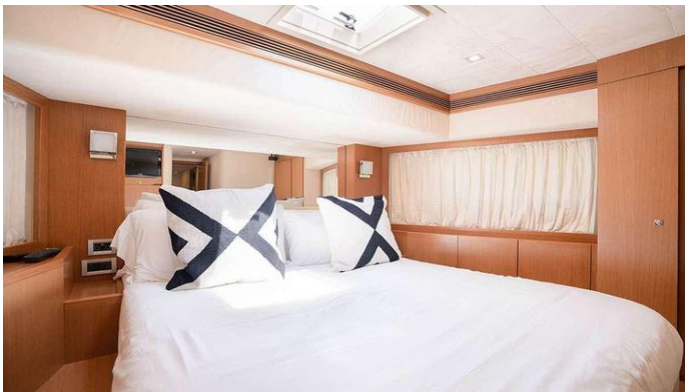

CRUISING SPEED
0 Knots

ACCOMMODATION

GUESTS	CABINS	CREW
8	4	2

CABIN CONFIGURATION

1 Master	2 Double
1 Twin	

CHARTER RATES

SUMMER
from
\$38,000 / week + expenses

WINTER
from
\$38,000 / week + expenses

Details correct as of 20 Sep, 2024

FOR MORE INFORMATION:

[CLICK HERE](#) 

or SCAN QR CODE

MORE PHOTOS, VIDEO OR INTERACTIVE DECK PLANS:

[CLICK HERE](#)

TWE11VE YACHT CHARTER

Superyacht TWE11VE was built in 2012 by Ferretti Yachts. She is a 23.8m / 78'1 Ferretti 780 motor yacht with exterior design by . Twe11ve offers accommodation for up to 8 guests in 4 cabins with additional room for her crew of 2. She features a variety of amenities to ensure comfortable charter vacations. She also carries an impressive collection of toys as listed below.

TWE11VE AMENITIES & TOYS

Wi-Fi

Swimming Platform

Sunpads

Air Conditioning

For a full up-to-date list of leisure facilities or amenities onboard Motor Yacht Twe11ve please contact your Yacht Charter Broker prior to booking your vacation. If there is a particular water toy that you would like, but it is not listed, then it may be possible to rent this equipment for you.