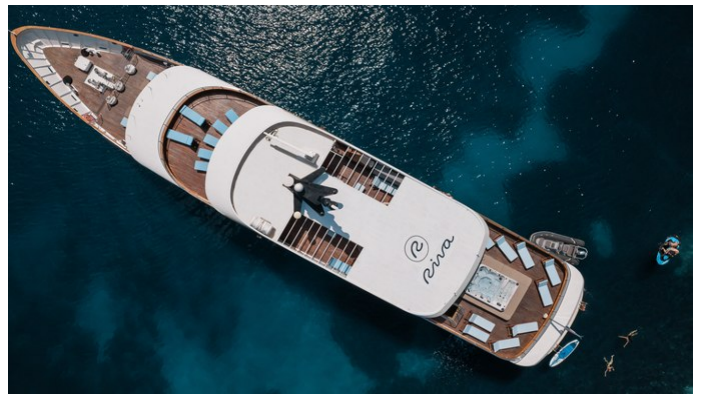

MORE PHOTOS, VIDEO OR INTERACTIVE DECK PLANS: