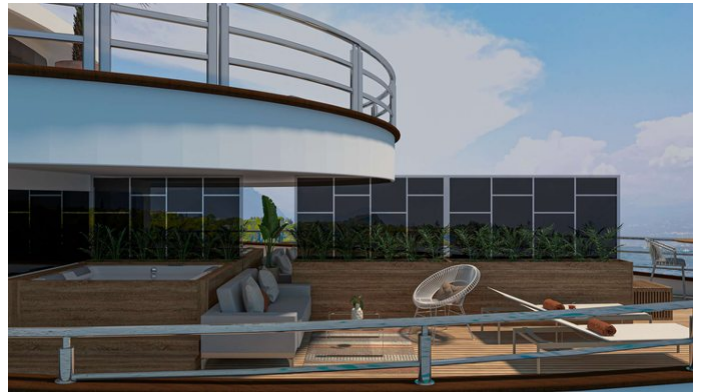

MORE PHOTOS, VIDEO OR INTERACTIVE DECK PLANS: