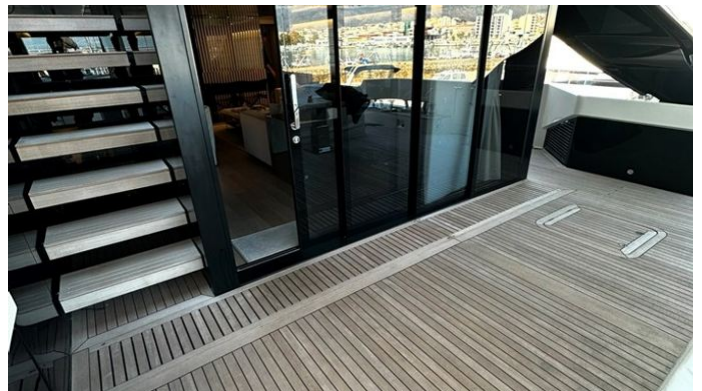

MORE PHOTOS, VIDEO OR INTERACTIVE DECK PLANS:

[CLICK HERE](#)