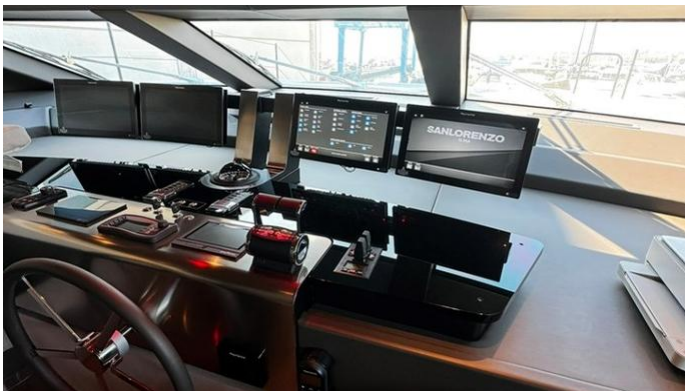

MORE PHOTOS, VIDEO OR INTERACTIVE DECK PLANS:

[CLICK HERE](#)