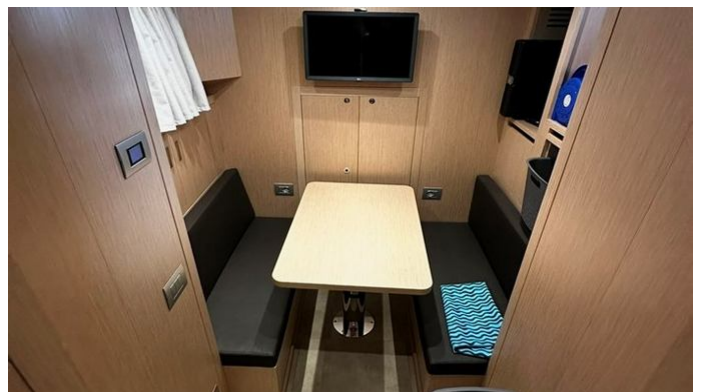

MORE PHOTOS, VIDEO OR INTERACTIVE DECK PLANS:

[CLICK HERE](#)