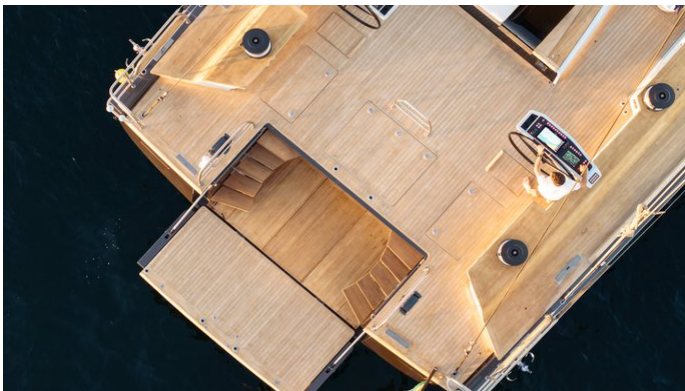

KIBOKO4

Yacht Charter Details for 'Kiboko4', the 32.87m Superyacht built by Southern Wind

SPECIFICATIONS

LENGTH
32.87m / 107'10

BEAM DRAFT
7.51m / 24'8 6.2m / 20'4

YEAR REFIT
2024

CRUISING SPEED
10 Knots

ACCOMMODATION

MORE PHOTOS, VIDEO OR INTERACTIVE DECK PLANS:

 [CLICK HERE](#)

KIBOKO4 YACHT CHARTER

Superyacht KIBOKO4 was built in 2024 by Southern Wind. She is a 32.87m / 107'10 SW108 sail yacht with exterior design by Nauta Design and interior styling by Nauta Design . Kiboko4 offers accommodation for up to 8 guests in 4 cabins with additional room for her crew of 5. She features a variety of amenities to ensure comfortable charter vacations. She also carries an impressive collection of toys as listed below.

KIBOKO4 AMENITIES & TOYS

For a full up-to-date list of leisure facilities or amenities onboard Sail Yacht Kiboko4 please contact your Yacht Charter Broker prior to booking your vacation. If there is a particular water toy that you would like, but it is not listed, then it may be possible to rent this equipment for you.