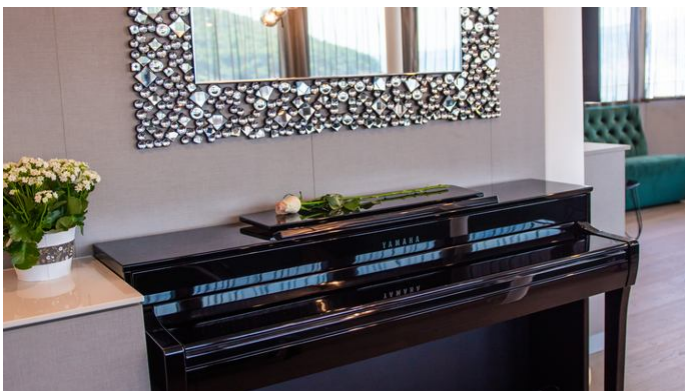

Details correct as of 19 Sep, 2024

FOR MORE INFORMATION:

[CLICK HERE](#) 

or SCAN QR CODE

MORE PHOTOS, VIDEO OR INTERACTIVE DECK PLANS:

[CLICK HERE](#)

ALFA MARIO YACHT CHARTER

Superyacht ALFA MARIO was built in 2021 by Custom. She is a 52m / 170'7 motor yacht with exterior design by . Alfa Mario offers accommodation for up to 30 guests in 15 cabins with additional room for her crew of 11. She features a variety of amenities to ensure comfortable charter vacations. She also carries an impressive collection of toys as listed below.