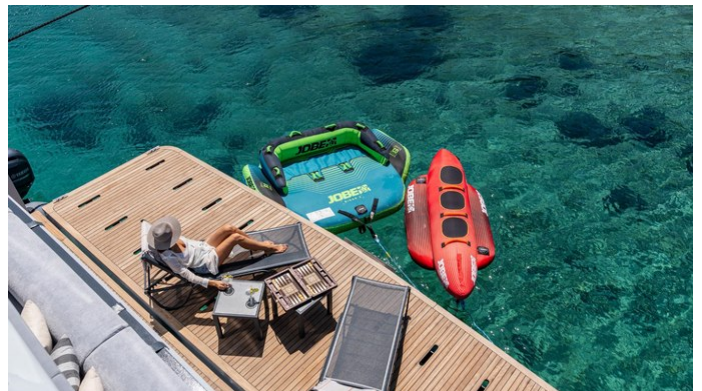

FOR MORE INFORMATION:

[CLICK HERE](#)

or SCAN QR CODE

MORE PHOTOS, VIDEO OR INTERACTIVE DECK PLANS:

[CLICK HERE](#)

CALM DOWN YACHT CHARTER

Superyacht CALM DOWN was built in 2023 by Fethiye Shipyard. She is a 30m / 98'5 motor yacht with exterior design by . Calm Down offers accommodation for up to 12 guests in 6 cabins with additional room for her crew of 7. She features a variety of amenities to ensure comfortable charter vacations. She also carries an impressive collection of toys as listed below.

CALM DOWN AMENITIES & TOYS

Bathing Platform

Outdoor Shower

Wi-Fi

Foredeck Seating

Deck Jacuzzi

Air Conditioning

BBQ

For a full up-to-date list of leisure facilities or amenities onboard Motor Yacht Calm Down please contact your Yacht Charter Broker prior to booking your vacation. If there is a particular water toy that you would like, but it is not listed, then it may be possible to rent this equipment for you.