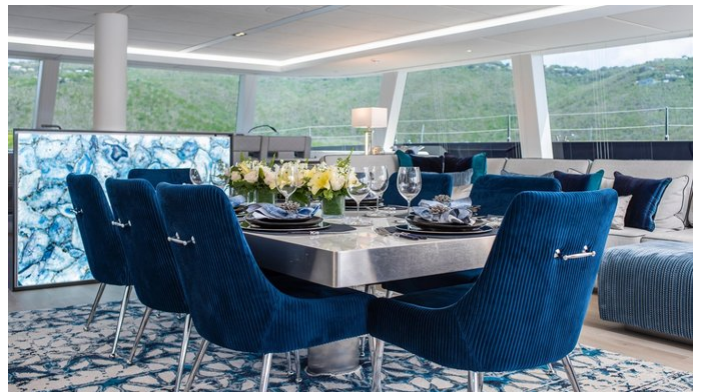

FOR MORE INFORMATION:

[CLICK HERE](#) 

or SCAN QR CODE

MORE PHOTOS, VIDEO OR INTERACTIVE DECK PLANS:

[CLICK HERE](#)

RELENTLESS II YACHT CHARTER

Superyacht RELENTLESS II was built in 2022 by Sunreef Yachts. She is a 24.4m / 80'1 Sunreef 80 Sailing motor/sailer yacht with exterior design by Sunreef Yachts and interior styling by Sunreef Yachts . Relentless II offers accommodation for up to 8 guests in 4 cabins with additional room for her crew of 4. She features a variety of amenities to ensure comfortable charter vacations. She also carries an impressive collection of toys as listed below.

RELENTLESS II AMENITIES & TOYS

Wi-Fi

Deck Jacuzzi

Air Conditioning

For a full up-to-date list of leisure facilities or amenities onboard Motor/Sailer Yacht Relentless II please contact your Yacht Charter Broker prior to booking your vacation. If there is a particular water toy that you would like, but it is not listed, then it may be possible to rent this equipment for you.