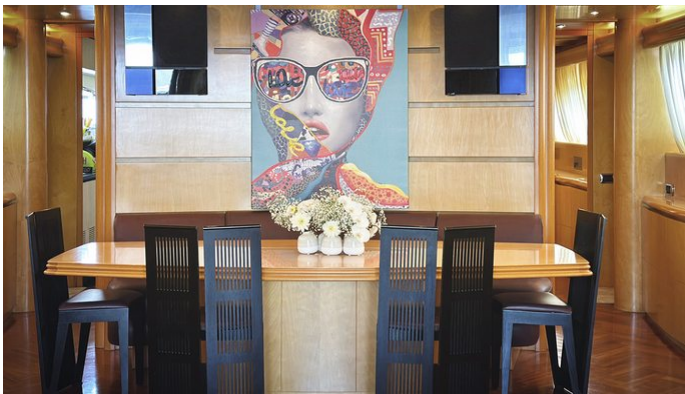

MORE PHOTOS, VIDEO OR INTERACTIVE DECK PLANS: