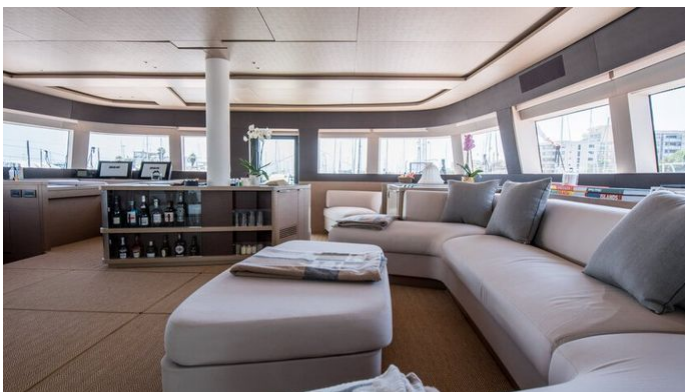

MORE PHOTOS, VIDEO OR INTERACTIVE DECK PLANS: