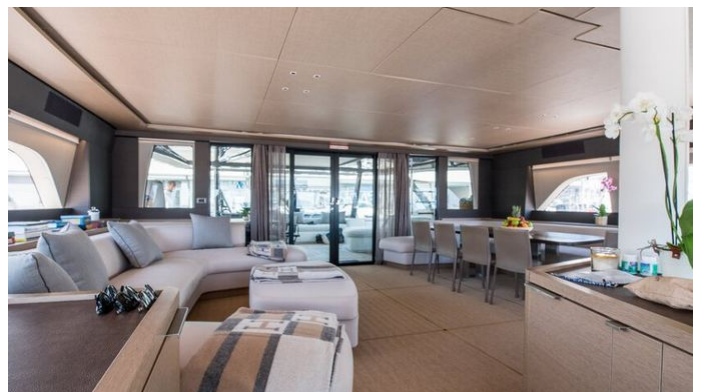

MORE PHOTOS, VIDEO OR INTERACTIVE DECK PLANS: