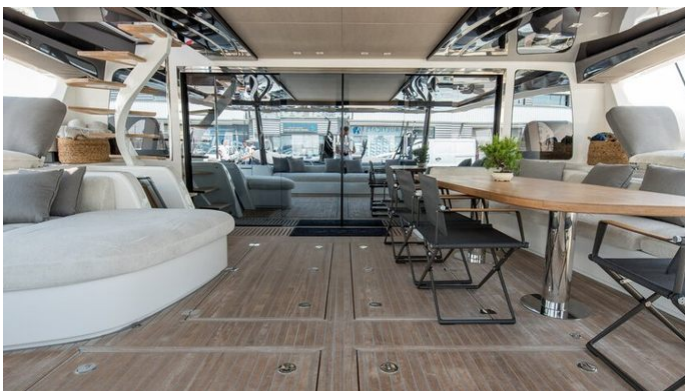

MORE PHOTOS, VIDEO OR INTERACTIVE DECK PLANS: