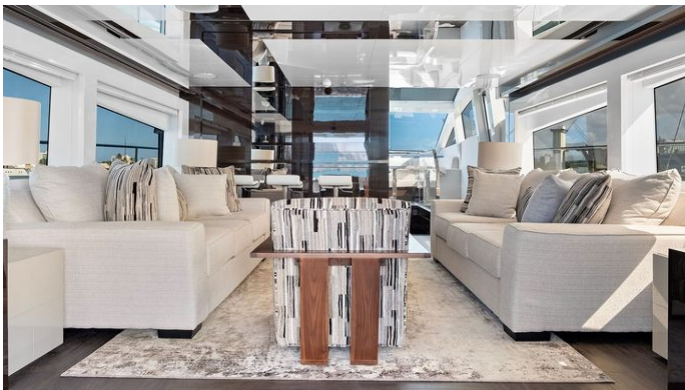

MORE PHOTOS, VIDEO OR INTERACTIVE DECK PLANS: