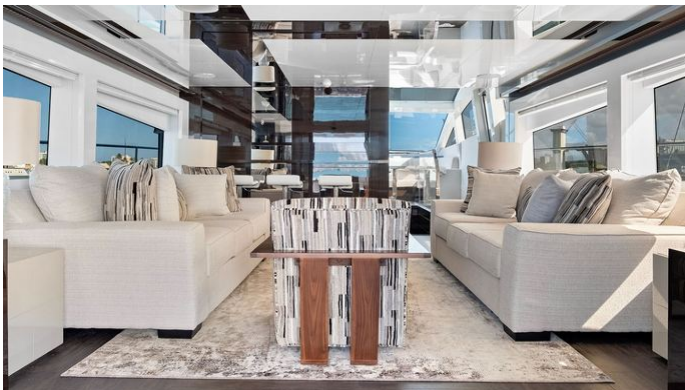

Details correct as of 12 Apr, 2025

FOR MORE INFORMATION:

[CLICK HERE](#)

or SCAN QR CODE

MORE PHOTOS, VIDEO OR INTERACTIVE DECK PLANS:

[CLICK HERE](#)

MEANT TOBE YACHT CHARTER

Superyacht MEANT TOBE was built in 2018 by Pearl Yachts. She is a 23.9m / 78'5 Pearl 80 motor yacht with exterior design by Pearl Yachts and interior styling by Pearl Yachts . Meant Tobe offers accommodation for up to 8 guests in 4 cabins with additional room for her crew of 4. She features a variety of amenities to ensure comfortable charter vacations. She also carries an impressive collection of toys as listed below.