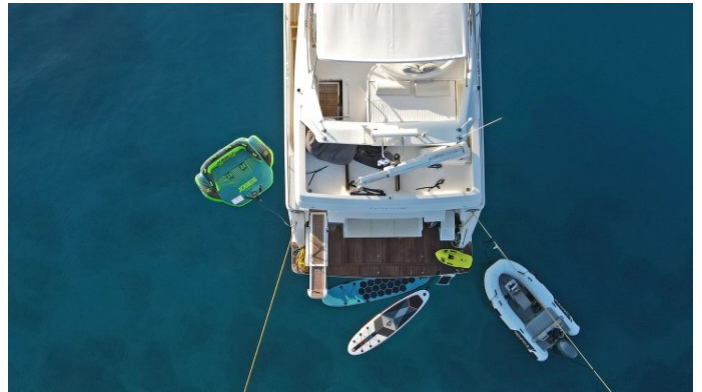

FLOW

Yacht Charter Details for 'Flow', the 21.2m Superyacht built by Ferretti Yachts

SPECIFICATIONS

LENGTH

21.2m / 69'7

BEAM

5.63m / 18'6

DRAFT

or SCAN QR CODE

MORE PHOTOS, VIDEO OR INTERACTIVE DECK PLANS:

[CLICK HERE](#)

FLOW YACHT CHARTER

Superyacht FLOW was built in 2008 by Ferretti Yachts. She is a 21.2m / 69'7 motor yacht with exterior design by . Flow offers accommodation for up to 8 guests in 4 cabins with additional room for her crew of 3. She features a variety of amenities to ensure comfortable charter vacations. She also carries an impressive collection of toys as listed below.

FLOW AMENITIES & TOYS

Wi-Fi

Swimming Platform

Sunpads

For a full up-to-date list of leisure facilities or amenities onboard Motor Yacht Flow please contact your Yacht Charter Broker prior to booking your vacation. If there is a particular water toy that you would like, but it is not listed, then it may be possible to rent this equipment for you.