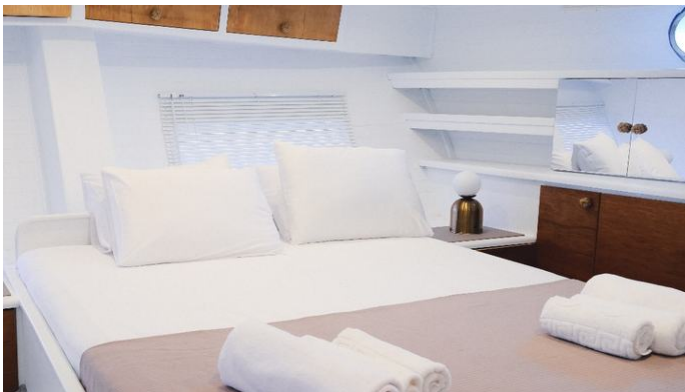

MORE PHOTOS, VIDEO OR INTERACTIVE DECK PLANS: