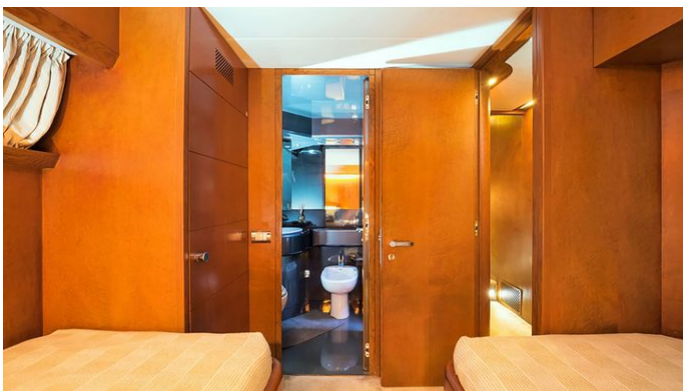

MORE PHOTOS, VIDEO OR INTERACTIVE DECK PLANS: