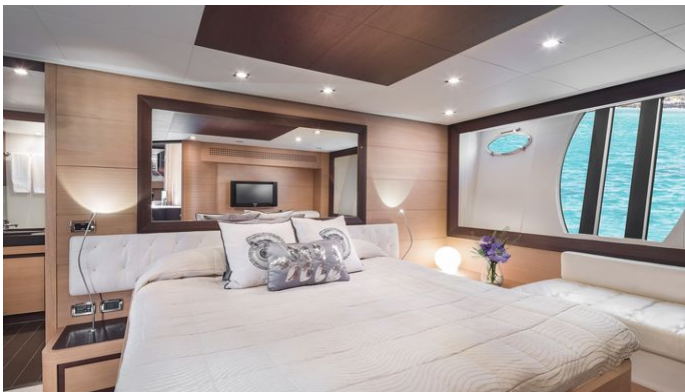

MORE PHOTOS, VIDEO OR INTERACTIVE DECK PLANS: