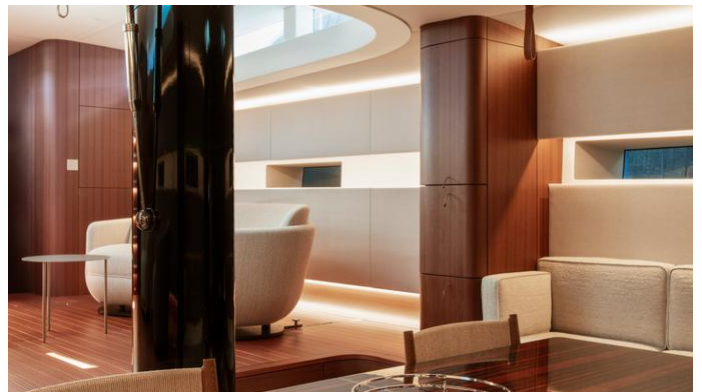

or SCAN QR CODE

MORE PHOTOS, VIDEO OR INTERACTIVE DECK PLANS:

[CLICK HERE](#)

CALABASH YACHT CHARTER

Superyacht CALABASH was built in 2024 by YYachts. She is a 23.99m / 78'8 Y8 sail yacht with exterior design by Surge-Projects and interior styling by Design Unlimited . Calabash offers accommodation for up to 6 guests in 3 cabins with additional room for her crew of 2. She features a variety of amenities to ensure comfortable charter vacations. She also carries an impressive collection of toys as listed below.

CALABASH AMENITIES & TOYS

Air Conditioning

For a full up-to-date list of leisure facilities or amenities onboard Sail Yacht Calabash please contact your Yacht Charter Broker prior to booking your vacation. If there is a particular water toy that you would like, but it is not listed, then it may be possible to rent this equipment for you.