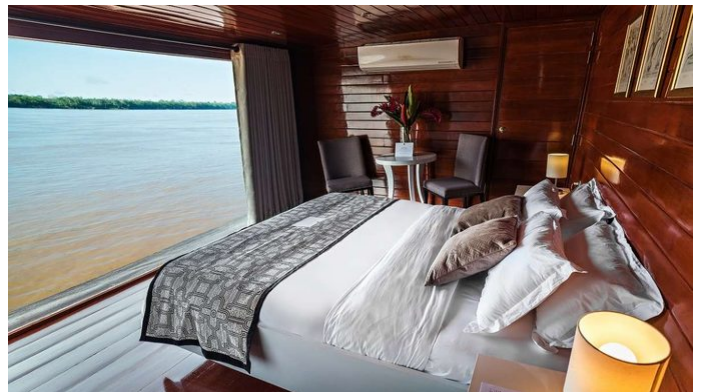

CRUCERO AMAZONAS

Yacht Charter Details for 'Crucero Amazonas', the 42.01m Superyacht built by Custom

SPECIFICATIONS

LENGTH
42.01m / 137'10

BEAM DRAFT
8.51m / 27'11 3m / 9'10

YEAR REFIT
1996 2016

CRUISING SPEED
12 Knots

ACCOMMODATION

GUESTS	CABINS	CREW
26	13	20

CABIN CONFIGURATION
1 Master 8 Double
4 Twin

CHARTER RATES

SUMMER
from
\$166,950 / week + expenses

WINTER
from
\$166,950 / week + expenses

Details correct as of 20 Sep, 2024

FOR MORE INFORMATION:

[CLICK HERE](#) 

or SCAN QR CODE

MORE PHOTOS, VIDEO OR INTERACTIVE DECK PLANS:

[CLICK HERE](#)

CRUCERO AMAZONAS YACHT CHARTER

Superyacht CRUCERO AMAZONAS was built in 1996 by Custom. She is a 42.01m / 137'10 Custom motor yacht with exterior design by . Crucero Amazonas offers accommodation for up to 26 guests in 13 cabins with additional room for her crew of . She features a variety of amenities to ensure comfortable charter vacations. She also carries an impressive collection of toys as listed below.