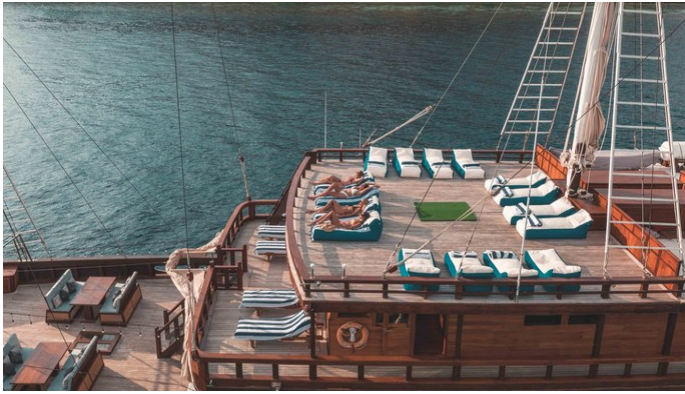

MORE PHOTOS, VIDEO OR INTERACTIVE DECK PLANS: