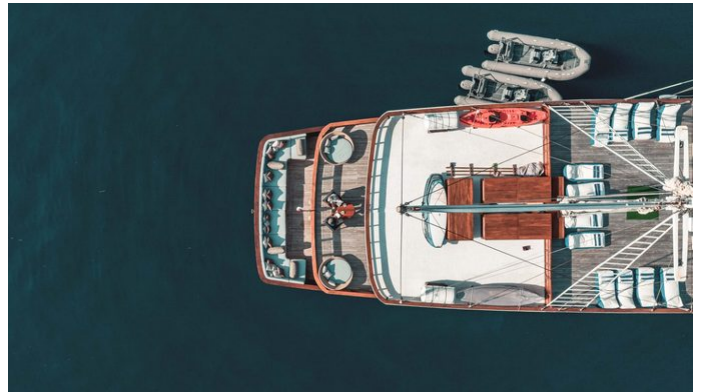

MORE PHOTOS, VIDEO OR INTERACTIVE DECK PLANS: