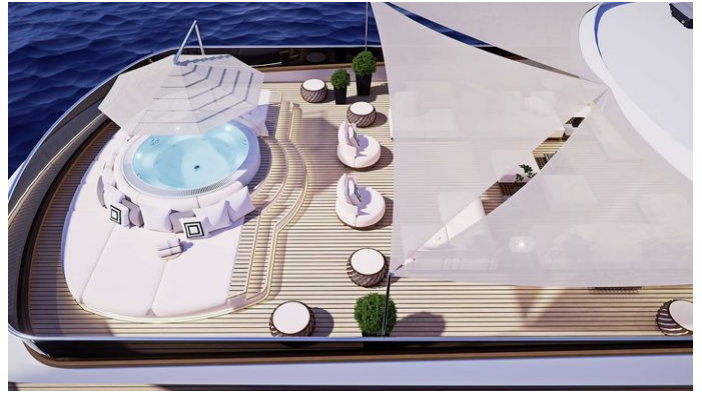

BLACK SWAN

Yacht Charter Details for 'Black Swan', the 50m Superyacht built by Odisej Shipyard

SPECIFICATIONS

LENGTH
50m / 164'1

BEAM
8.6m / 28'3

DRAFT
1.85m / 6'1

YEAR
2024

REFIT
2024

Details correct as of 20 Sep, 2024

FOR MORE INFORMATION:

[CLICK HERE](#) 

or SCAN QR CODE

MORE PHOTOS, VIDEO OR INTERACTIVE DECK PLANS:

[CLICK HERE](#)

BLACK SWAN YACHT CHARTER

Superyacht BLACK SWAN was built in 2024 by Odisej Shipyard. She is a 50m / 164'1 Custom motor yacht with exterior design by . Black Swan offers accommodation for up to 20 guests in 10 cabins with additional room for her crew of 13. She features a variety of amenities to ensure comfortable charter vacations. She also carries an impressive collection of toys as listed below.

BLACK SWAN AMENITIES & TOYS

	Exterior Bar		Stabilizers Underway		Sun Deck
	Piano		Massage Room		Wi-Fi
	At-Anchor Stabilizers		Sunpads		Deck Jacuzzi
	Movie Theatre		Childrens Playroom		Sauna
	Gym		Air Conditioning		BBQ