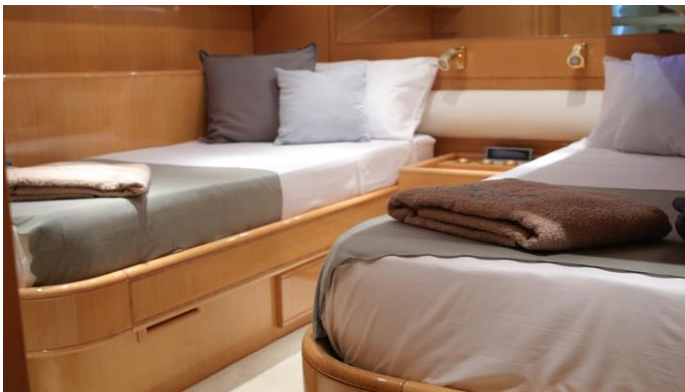

CRUISING SPEED
23 Knots

ACCOMMODATION

GUESTS	CABINS	CREW
8	3	2

CABIN CONFIGURATION
1 Double 2 Twin

CHARTER RATES

SUMMER
from
€22,000 / week + expenses

Details correct as of 20 Sep, 2024

FOR MORE INFORMATION:

[CLICK HERE](#) 

or SCAN QR CODE

MORE PHOTOS, VIDEO OR INTERACTIVE DECK PLANS:

[CLICK HERE](#)

CIKILA YACHT CHARTER

Superyacht CIKILA was built in 2000 by Leopard. She is a 23m / 75'6 motor yacht with exterior design by . Cikila offers accommodation for up to 8 guests in 3 cabins with additional room for her crew of 2. She features a variety of amenities to ensure comfortable charter vacations. She also carries an impressive collection of toys as listed below.

CIKILA AMENITIES & TOYS

Sun Deck

Wi-Fi

Air Conditioning

For a full up-to-date list of leisure facilities or amenities onboard Motor Yacht Cikila please contact your Yacht Charter Broker prior to booking your vacation. If there is a particular water toy that you would like, but it is not listed, then it may be possible to rent this equipment for you.