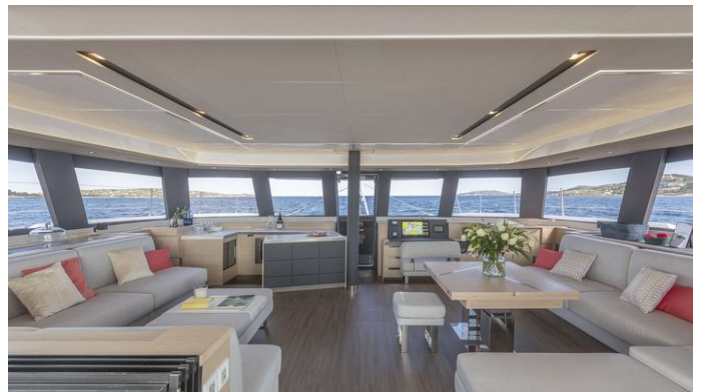

MORE PHOTOS, VIDEO OR INTERACTIVE DECK PLANS: