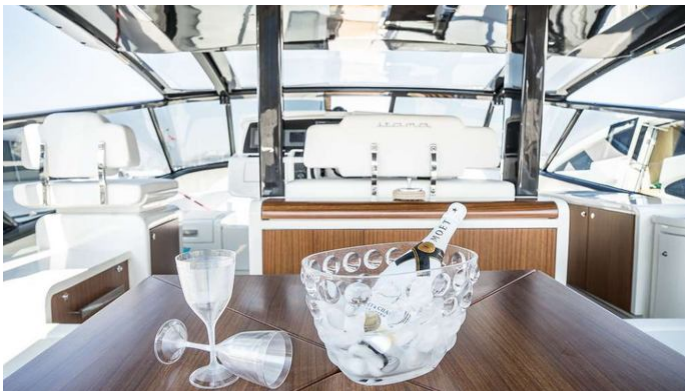

CRUISING SPEED
38 Knots

ACCOMMODATION

GUESTS	CABINS	CREW
6	3	2

CABIN CONFIGURATION

1 Master 1 VIP
1 Twin

CHARTER RATES

SUMMER
from
€27,000 / week + expenses

WINTER
from
€27,000 / week + expenses

Details correct as of 20 Sep, 2024

FOR MORE INFORMATION:

[CLICK HERE](#) 

or SCAN QR CODE

MORE PHOTOS, VIDEO OR INTERACTIVE DECK PLANS:

[CLICK HERE](#)

BLUE MAMBA YACHT CHARTER

Superyacht BLUE MAMBA was built in 2013 by Itama. She is a 23.54m / 77'3 motor yacht with exterior design by . Blue Mamba offers accommodation for up to 6 guests in 3 cabins with additional room for her crew of 2. She features a variety of amenities to ensure comfortable charter vacations. She also carries an impressive collection of toys as listed below.

BLUE MAMBA AMENITIES & TOYS

Wi-Fi

Air Conditioning

For a full up-to-date list of leisure facilities or amenities onboard Motor Yacht Blue Mamba please contact your Yacht Charter Broker prior to booking your vacation. If there is a particular water toy that you would like, but it is not listed, then it may be possible to rent this equipment for you.