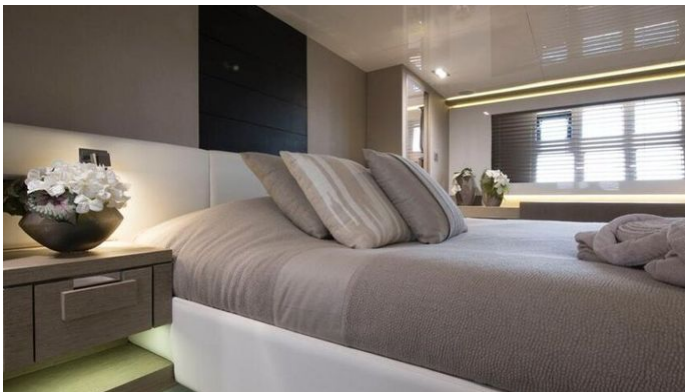

MORE PHOTOS, VIDEO OR INTERACTIVE DECK PLANS: