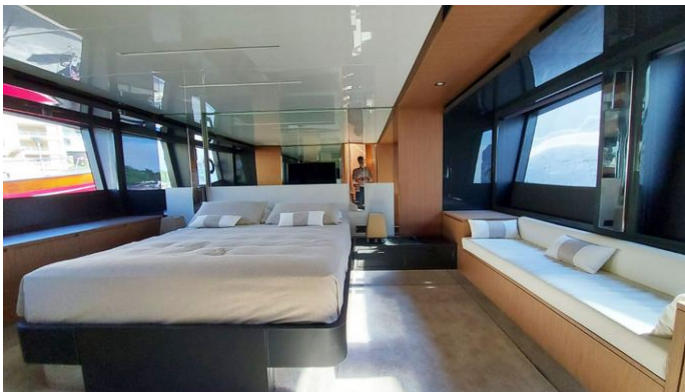

MORE PHOTOS, VIDEO OR INTERACTIVE DECK PLANS: