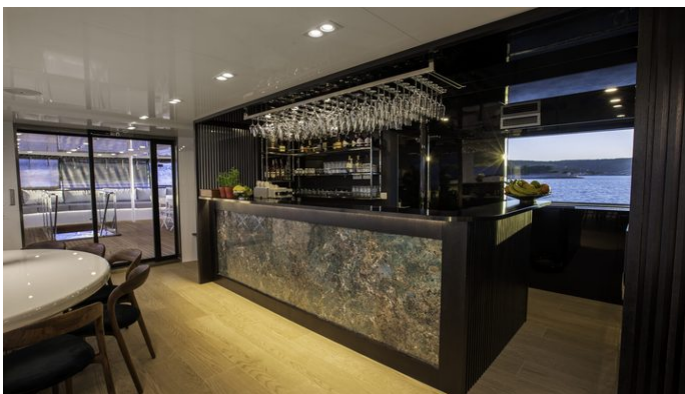

Details correct as of 10 Nov, 2024

FOR MORE INFORMATION:

[CLICK HERE](#) 

or SCAN QR CODE

MORE PHOTOS, VIDEO OR INTERACTIVE DECK PLANS:

[CLICK HERE](#)

AGAPE ROSE YACHT CHARTER

Superyacht AGAPE ROSE was built in 2017 by Custom. She is a 48.3m / 158'6 motor yacht with exterior design by . Agape Rose offers accommodation for up to 24 guests in 12 cabins with additional room for her crew of 13. She features a variety of amenities to ensure comfortable charter vacations. She also carries an impressive collection of toys as listed below.

AGAPE ROSE AMENITIES & TOYS

 Gym Equipment	 Outdoor Gym	 Massage Room
 Exterior Bar	 Sun Deck	 Wi-Fi
 Sunpads	 Deck Jacuzzi	 Spa
 Sauna	 Air Conditioning	 BBQ

For a full up-to-date list of leisure facilities or amenities onboard Motor Yacht Agape Rose please contact your Yacht Charter Broker prior to booking your vacation. If there is a particular water toy that you would like, but it is not listed, then it may be possible to rent this equipment for you.