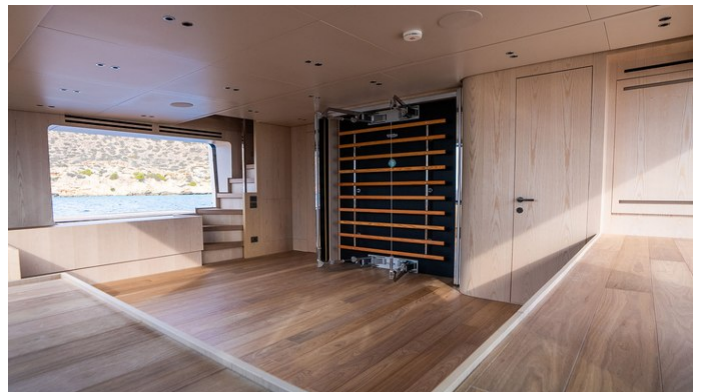

MORE PHOTOS, VIDEO OR INTERACTIVE DECK PLANS:

This document is not contractual. The yacht charters and their particulars displayed in the results above are displayed in good faith and whilst believed to be correct are not guaranteed. YachtCharterFleet.com does not warrant or assume any legal liability or responsibility for the accuracy, completeness, or usefulness of any information and/or images displayed. All information is subject to change without notice and is without warranty. Your preferred charter broker should provide you with yacht specifications, brochure and rates for your chosen dates during your charter yacht selection process. Starting prices are shown in a range of currencies for a one-week charter, unless otherwise indicated.