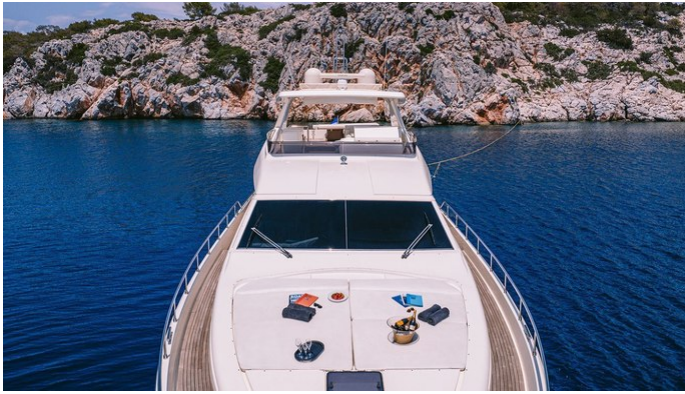

MORE PHOTOS, VIDEO OR INTERACTIVE DECK PLANS: