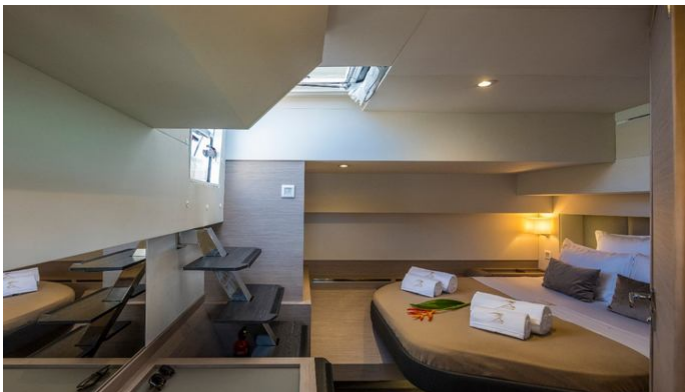

MORE PHOTOS, VIDEO OR INTERACTIVE DECK PLANS: