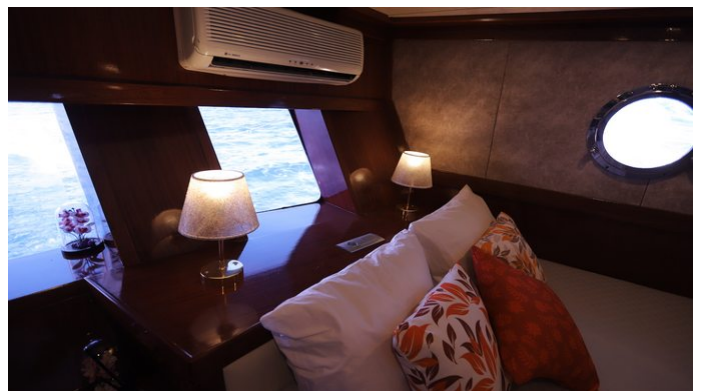

ACCOMMODATION

GUESTS	CABINS	CREW
16	8	6

CABIN CONFIGURATION

CHARTER RATES

Details correct as of 20 Sep, 2024

FOR MORE INFORMATION:

[CLICK HERE](#)

or SCAN QR CODE

MORE PHOTOS, VIDEO OR INTERACTIVE DECK PLANS:

[CLICK HERE](#)

QUEEN OF RTT YACHT CHARTER

Superyacht QUEEN OF RTT was built in 2004 by Custom. She is a 26.35m / 86'5 sail yacht with exterior design by . Queen Of RTT offers accommodation for up to 16 guests in 8 cabins with additional room for her crew of 6. She features a variety of amenities to ensure comfortable charter vacations. She also carries an impressive collection of toys as listed below.

QUEEN OF RTT AMENITIES & TOYS

Wi-Fi

Sunpads

Deck Jacuzzi

Air Conditioning

For a full up-to-date list of leisure facilities or amenities onboard Sail Yacht Queen Of RTT please contact your Yacht Charter Broker prior to booking your vacation. If there is a particular water toy that you would like, but it is not listed, then it may be possible to rent this equipment for you.