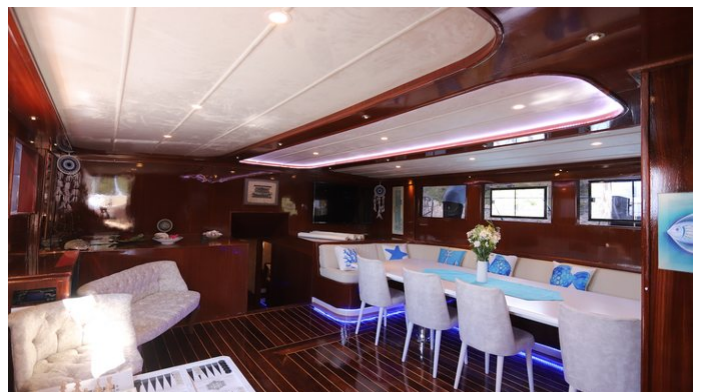

QUEEN OF RTT

Yacht Charter Details for 'Queen Of RTT', the 26.35m Superyacht built by Custom

SPECIFICATIONS

LENGTH
26.35m / 86'5

BEAM DRAFT
7.3m / 23'11 3.64m / 11'11

YEAR REFIT
2004 2021

CRUISING SPEED
10 Knots

MORE PHOTOS, VIDEO OR INTERACTIVE DECK PLANS:

[CLICK HERE](#)

QUEEN OF RTT YACHT CHARTER

Superyacht QUEEN OF RTT was built in 2004 by Custom. She is a 26.35m / 86'5 sail yacht with exterior design by . Queen Of RTT offers accommodation for up to 16 guests in 8 cabins with additional room for her crew of 6. She features a variety of amenities to ensure comfortable charter vacations. She also carries an impressive collection of toys as listed below.

QUEEN OF RTT AMENITIES & TOYS

Wi-Fi

Sunpads

Deck Jacuzzi

Air Conditioning

For a full up-to-date list of leisure facilities or amenities onboard Sail Yacht Queen Of RTT please contact your Yacht Charter Broker prior to booking your vacation. If there is a particular water toy that you would like, but it is not listed, then it may be possible to rent this equipment for you.