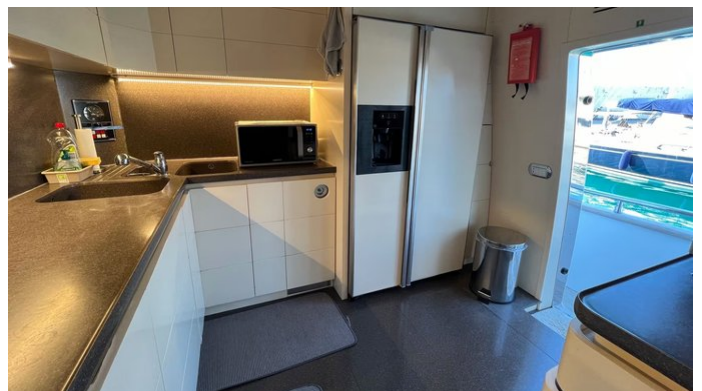

Details correct as of 10 Nov, 2024

FOR MORE INFORMATION:

[CLICK HERE](#)

or SCAN QR CODE

MORE PHOTOS, VIDEO OR INTERACTIVE DECK PLANS:

[CLICK HERE](#)

WILLFUL YACHT CHARTER

Superyacht WILLFUL was built in 2006 by Maiora. She is a 27.3m / 89'7 Maiora 27 motor yacht with exterior design by Roberto Del Re and interior styling by Roberto Del Re . Willful offers accommodation for up to 9 guests in 4 cabins with additional room for her crew of 4. She features a variety of amenities to ensure comfortable charter vacations. She also carries an impressive collection of toys as listed below.