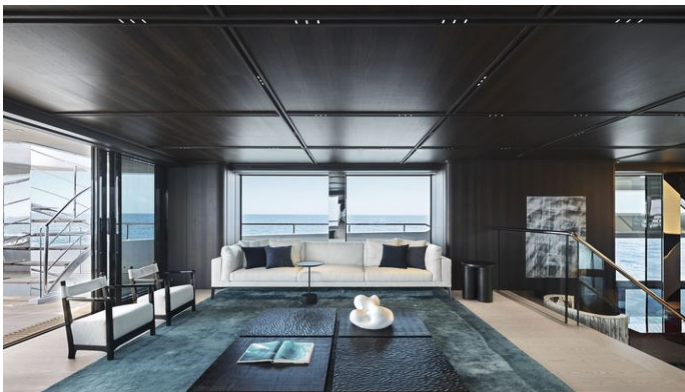

MORE PHOTOS, VIDEO OR INTERACTIVE DECK PLANS:

[CLICK HERE](#)

ALMAX YACHT CHARTER

Superyacht ALMAX was built in 2024 by Sanlorenzo. She is a 49.99m / 164' 50Steel motor yacht with exterior design by Zuccon and interior styling by Studio Lissoni . Almax offers accommodation for up to 10 guests in 5 cabins with additional room for her crew of 9. She features a variety of amenities to ensure comfortable charter vacations. She also carries an impressive collection of toys as listed below.

ALMAX AMENITIES & TOYS

	Exterior Bar		Stabilizers Underway		Sun Deck
	Outdoor Shower		Wi-Fi		Hydraulic Swim Platform
	At-Anchor Stabilizers		Sunpads		Deck Jacuzzi
	Spa		Sauna		Gym
	Beach Club		Air Conditioning		Satellite TV