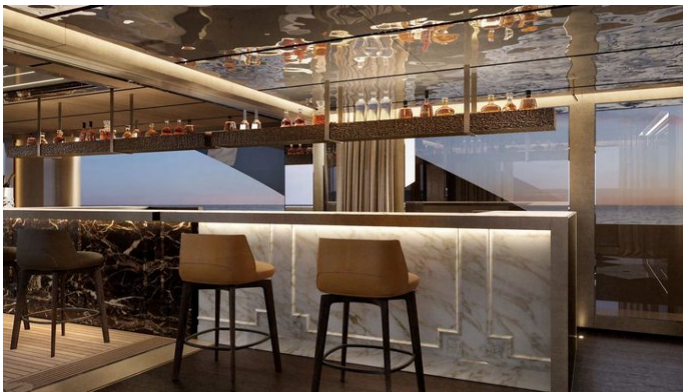

Details correct as of 13 Nov, 2024

FOR MORE INFORMATION:

[CLICK HERE](#) 

or SCAN QR CODE

MORE PHOTOS, VIDEO OR INTERACTIVE DECK PLANS:

[CLICK HERE](#)

RAJA YACHT CHARTER

Superyacht RAJA was built in 2025 by Admiral Yachts. She is a 55.2m / 181'1 Admiral S-Force 55 motor yacht with exterior design by , Admiral Yachts & Gian Marco Companino Design and interior styling by & Admiral Yachts . Raja offers accommodation for up to 12 guests in 6 cabins with additional room for her crew of 12. She features a variety of amenities to ensure comfortable charter vacations. She also carries an impressive collection of toys as listed below.

Sunpads

Deck Jacuzzi

Gym

Beach Club

Air Conditioning

BBQ

Satellite TV

For a full up-to-date list of leisure facilities or amenities onboard Motor Yacht Raja please contact your Yacht Charter Broker prior to booking your vacation. If there is a particular water toy that you would like, but it is not listed, then it may be possible to rent this equipment for you.