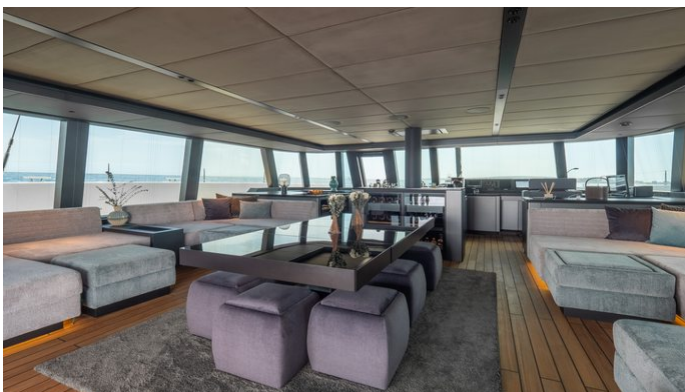

MORE PHOTOS, VIDEO OR INTERACTIVE DECK PLANS: