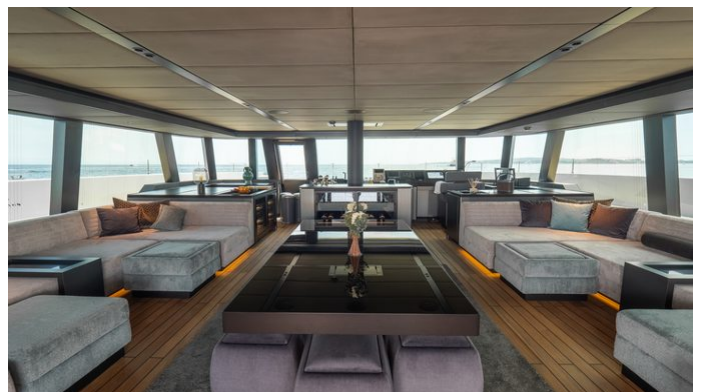

MORE PHOTOS, VIDEO OR INTERACTIVE DECK PLANS: