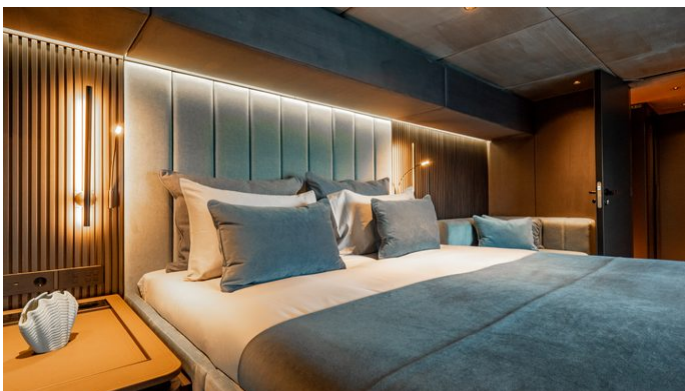

MORE PHOTOS, VIDEO OR INTERACTIVE DECK PLANS: