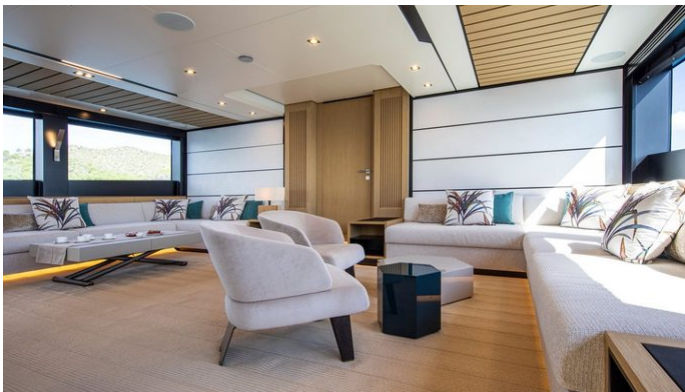

MORE PHOTOS, VIDEO OR INTERACTIVE DECK PLANS: