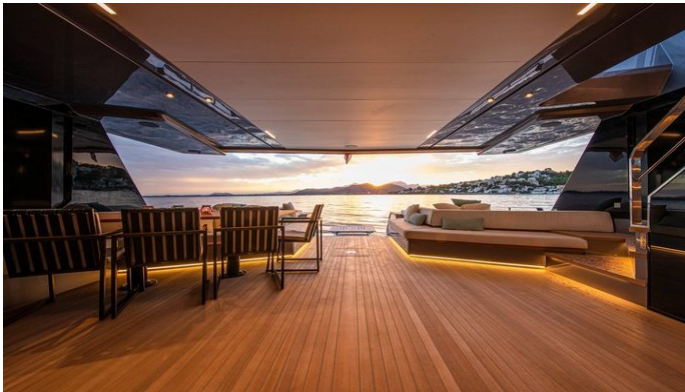

MORE PHOTOS, VIDEO OR INTERACTIVE DECK PLANS: