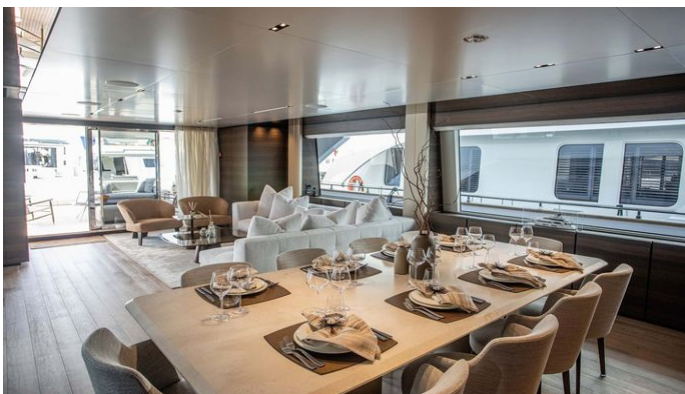

YachtCharterFleet

THE SMARTEST WAY TO SEARCH

OUR WAY

Yacht Charter Details for 'Our Way', the 33m Superyacht built by Custom Line

SPECIFICATIONS

LENGTH
33m / 108'3

BEAM DRAFT
7.68m / 25'2 2.18m / 7'2

YEAR REFIT
2023

CRUISING SPEED
12 Knots

ACCOMMODATION

GUESTS CABINS CREW
10 5 7

CABIN CONFIGURATION
1 Master 5 Double/Twin

CHARTER RATES

SUMMER
from
€119,000 / week + expenses

WINTER
from
\$126,000 / week + expenses

Details correct as of 20 Sep, 2024

FOR MORE INFORMATION:

[CLICK HERE](#) 

or SCAN QR CODE

MORE PHOTOS, VIDEO OR INTERACTIVE DECK PLANS:

[CLICK HERE](#)

OUR WAY YACHT CHARTER

Superyacht OUR WAY was built in 2023 by Custom Line. She is a 33m / 108'3 Navetta 33 motor yacht with exterior design by Zuccon and interior styling by Sarah Lee Design . Our Way offers accommodation for up to 10 guests in 5 cabins with additional room for her crew of 7. She features a variety of amenities to ensure comfortable charter vacations. She also carries an impressive collection of toys as listed below.

Sunpads

Deck Jacuzzi

Air Conditioning

BBQ

For a full up-to-date list of leisure facilities or amenities onboard Motor Yacht Our Way please contact your Yacht Charter Broker prior to booking your vacation. If there is a particular water toy that you would like, but it is not listed, then it may be possible to rent this equipment for you.