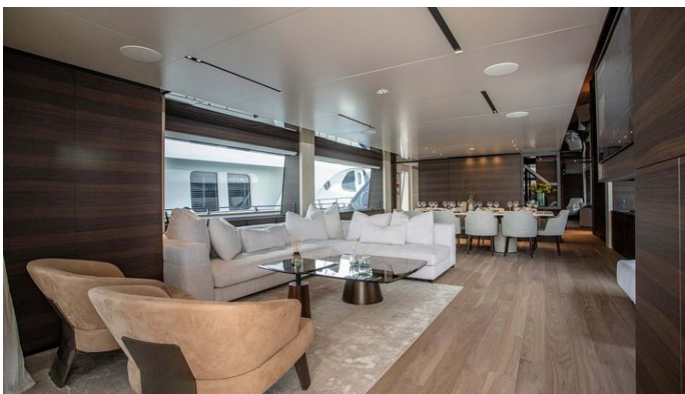

YachtCharterFleet

THE SMARTEST WAY TO SEARCH

OUR WAY

Yacht Charter Details for 'Our Way', the 33m Superyacht built by Custom Line

SPECIFICATIONS

LENGTH
33m / 108'3

BEAM DRAFT
7.68m / 25'2 2.18m / 7'2

YEAR REFIT
2023

CRUISING SPEED
12 Knots

ACCOMMODATION

GUESTS CABINS CREW
10 5 7

CABIN CONFIGURATION
1 Master 5 Double/Twin

CHARTER RATES

SUMMER
from
€119,000 / week + expenses

WINTER
from
\$126,000 / week + expenses

Details correct as of 20 Sep, 2024

FOR MORE INFORMATION:

[CLICK HERE](#) 

or SCAN QR CODE

MORE PHOTOS, VIDEO OR INTERACTIVE DECK PLANS:

[CLICK HERE](#)

OUR WAY YACHT CHARTER

Superyacht OUR WAY was built in 2023 by Custom Line. She is a 33m / 108'3 Navetta 33 motor yacht with exterior design by Zuccon and interior styling by Sarah Lee Design . Our Way offers accommodation for up to 10 guests in 5 cabins with additional room for her crew of 7. She features a variety of amenities to ensure comfortable charter vacations. She also carries an impressive collection of toys as listed below.

Sunpads

Deck Jacuzzi

Air Conditioning

BBQ

For a full up-to-date list of leisure facilities or amenities onboard Motor Yacht Our Way please contact your Yacht Charter Broker prior to booking your vacation. If there is a particular water toy that you would like, but it is not listed, then it may be possible to rent this equipment for you.