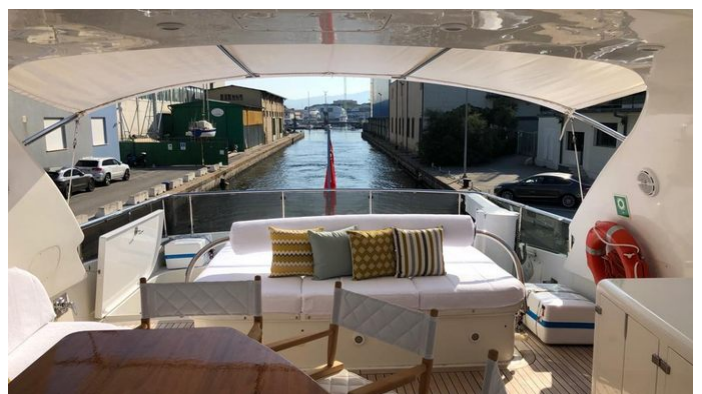

[CLICK HERE](#) 

or SCAN QR CODE

MORE PHOTOS, VIDEO OR INTERACTIVE DECK PLANS:

[CLICK HERE](#)

DUBAI YACHT CHARTER

Superyacht DUBAI was built in 2003 by Maiora. She is a 24m / 78'9 Maiora 24S motor yacht with exterior design by Roberto Del Re and interior styling by Maiora . Dubai offers accommodation for up to 8 guests in 4 cabins with additional room for her crew of . She features a variety of amenities to ensure comfortable charter vacations. She also carries an impressive collection of toys as listed below.

DUBAI AMENITIES & TOYS

Swimming Platform

Sunpads

For a full up-to-date list of leisure facilities or amenities onboard Motor Yacht Dubai please contact your Yacht Charter Broker prior to booking your vacation. If there is a particular water toy that you would like, but it is not listed, then it may be possible to rent this equipment for you.