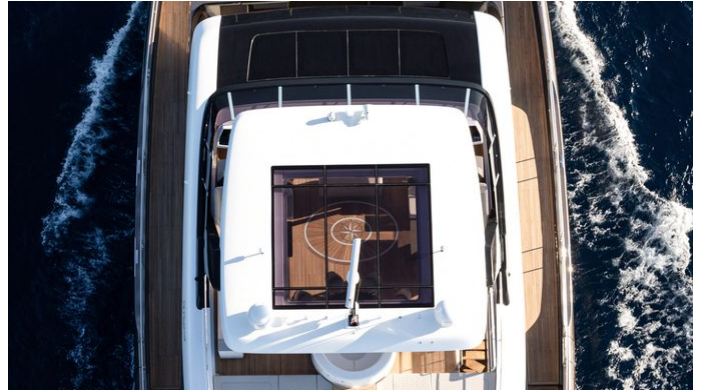

MORE PHOTOS, VIDEO OR INTERACTIVE DECK PLANS:

This document is not contractual. The yacht charters and their particulars displayed in the results above are displayed in good faith and whilst believed to be correct are not guaranteed. YachtCharterFleet.com does not warrant or assume any legal liability or responsibility for the accuracy, completeness, or usefulness of any information and/or images displayed. All information is subject to change without notice and is without warranty. Your preferred charter broker should provide you with yacht specifications, brochure and rates for your chosen dates during your charter yacht selection process. Starting prices are shown in a range of currencies for a one-week charter, unless otherwise indicated.