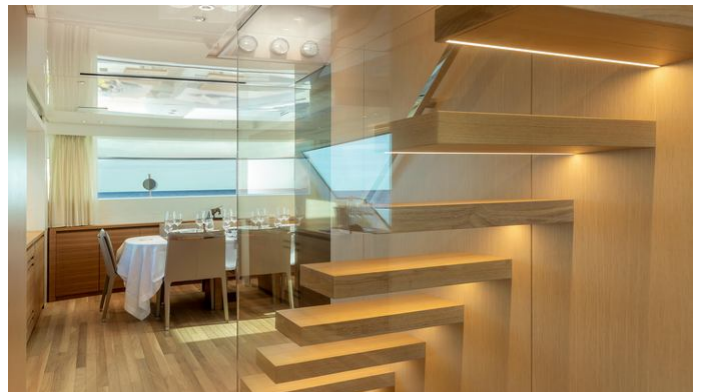

or SCAN QR CODE

MORE PHOTOS, VIDEO OR INTERACTIVE DECK PLANS:

[CLICK HERE](#)

K1 YACHT CHARTER

Superyacht K1 was built in 2021 by Sanlorenzo. She is a 26.7m / 87'7 SX88 motor yacht with exterior design by Officina Italiana Design and interior styling by Studio Lissoni . K1 offers accommodation for up to 9 guests in 4 cabins with additional room for her crew of . She features a variety of amenities to ensure comfortable charter vacations. She also carries an impressive collection of toys as listed below.