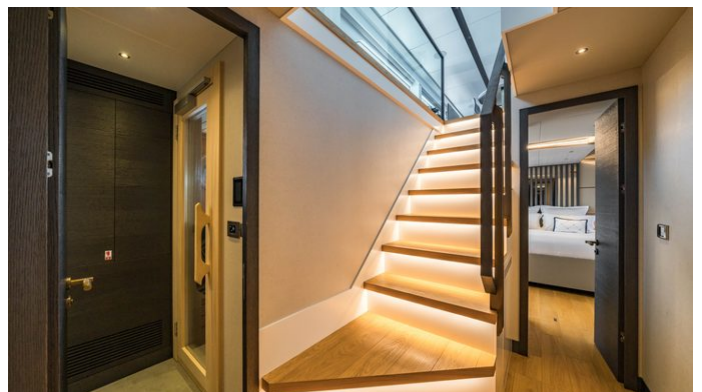

MORE PHOTOS, VIDEO OR INTERACTIVE DECK PLANS: