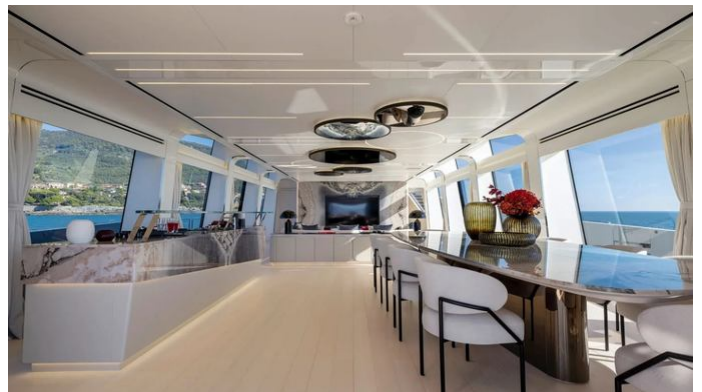

FOR MORE INFORMATION:

[CLICK HERE](#)

or SCAN QR CODE

MORE PHOTOS, VIDEO OR INTERACTIVE DECK PLANS:

[CLICK HERE](#)

N1 YACHT CHARTER

Superyacht N1 was built in 2022 by Overmarine. She is a 49.95m / 163'11 Mangusta 165 REV motor yacht with exterior design by , Lobanov Design & Overmarine and interior styling by & Overmarine . N1 offers accommodation for up to 12 guests in 6 cabins with additional room for her crew of 10. She features a variety of amenities to ensure comfortable charter vacations. She also carries an impressive collection of toys as listed below.